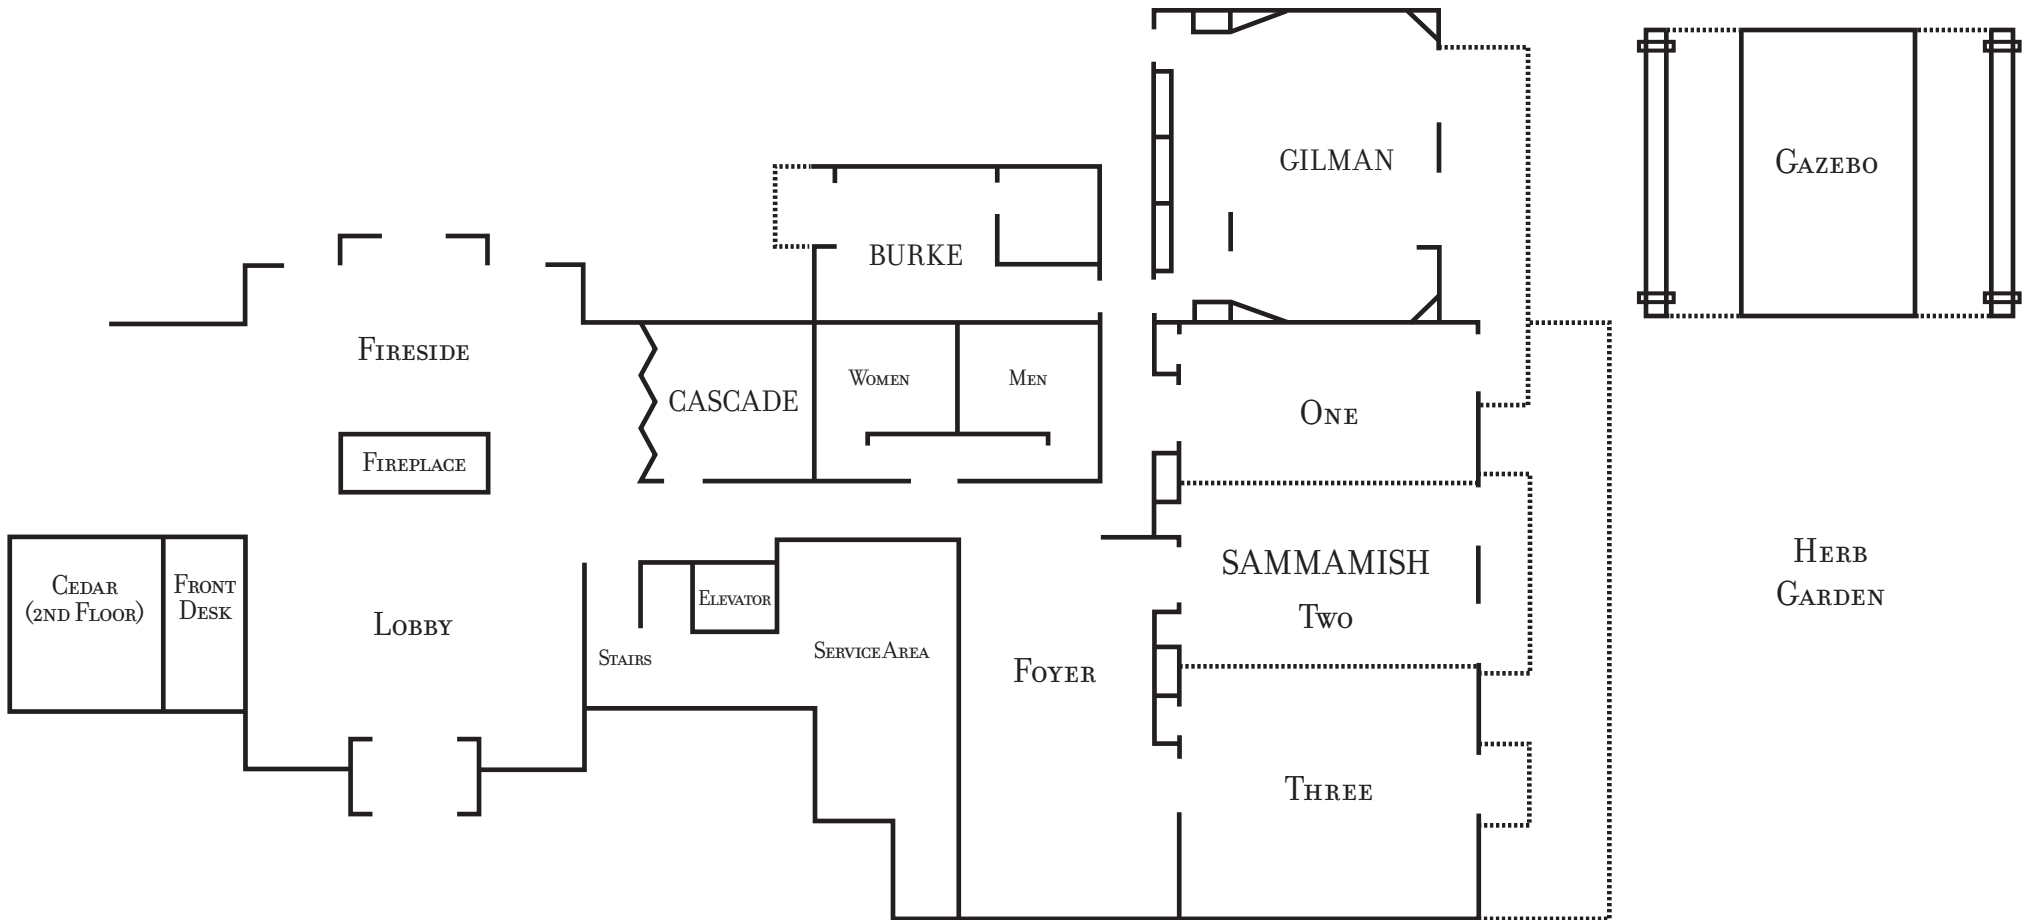

ROOM NAME	SQUARE FEET	DIMENSIONS	CEILING HEIGHT	THEATER STYLE	CLASS STYLE	RECEPTION	OVALS	HOLLOW SQUARE	U SHAPE	CONFERENCE
SAMMAMISH	1,955	61' x 32'	9.75'	180	100	180	150	60	50	60
ONE	500	16.5' x 32'	9.75'	40	24	30	30	15	18	22
TWO	640	20' x 32'	9.75'	55	30	50	40	24	22	24
THREE	815	25.5' x 32'	9.75'	70	45	60	60	36	30	36
FOYER	740	39' x 19'	8.5'	-	-	-	-	-	-	-
CASCADE	366	15' 3" x 24'	8' 6"	-	-	30	20	-	-	12
BURKE	220	16.5' x 13'	9.75'	10	-	-	10	-	-	10
GILMAN	868	28' x 31'	9.75'	49	33	50	55	25	22	24
CEDAR	375	22' x 17'	9'	35	-	30	20	-	12	16
GAZEBO	720	20' x 36'	10'	150	-	100	60	-	-	-
TOTAL	5,244									